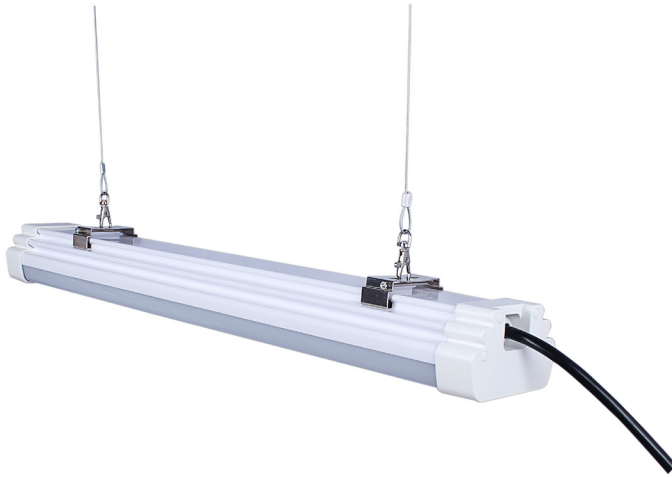

# ECVT ECO-VAPOUR TIGHT LED

**ecoLED**<sup>™</sup>  
A DIVISION OF **ecopower**

## FEATURES

- Vandal resistant
- High impact resistant
- Corrosion free
- Quick install, seamless row mounting
- 0-10vDC dimming standard
- Multiple installation methods
- Cost effective

## OPTIONS

- Remote control
- Emergency battery backup
- Seamless connectors
- Hand held remote control (emergency backup and dimming setup)
- Daylight harvesting
- Hi/lo output on occupancy sensor

ECVT - Eco-Vapour tight LED 120 L/W Premium listed wide beam angle vapor tight series featuring standard 0-10vDC dimming. Available with emergency battery backup, hi/lo dimming, remote handheld control and daylight harvesting.

### TECHNICAL SPECIFICATIONS

Housing	Vandal resistant, hidden fasteners, polycarbonate lens and high impact fire resistant polymer body
Finish	White on white
Lens	Frosted or clear
Mounting	Surface mount standard. Row mounting or suspension options.
Applications	Outdoor or indoor, agricultural, food service, processing, manufacturing, task lighting, canopy, commercial/ industrial hallways, stairwells, auditoriums, schools, gymnasiums, locker rooms, high humidity and coastal areas. Ideal for Parking lots with its 270° beam angle, supermarkets, MTR stations, airports.