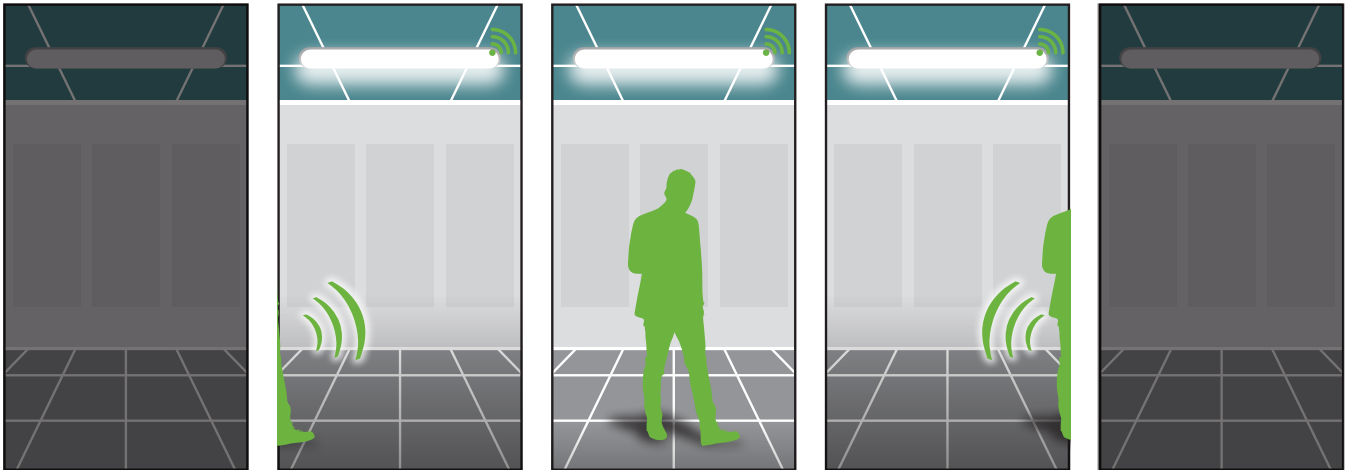

## ECOCONTROLS INTEGRATION

ecCONTROLS™  
POWERED BY nebula

**Light when you need it. Savings when you don't.**

Advanced sensors work in combination with dimming to provide full illumination only when needed, returning to a reduced level when the area is unoccupied - saving overhead on energy costs. EcoCONTROLS control systems use artificial intelligence to predict peak times on the grid and provides advanced notice about potentially expensive time, allowing you to take action to further minimize your costs by reducing your power draw.